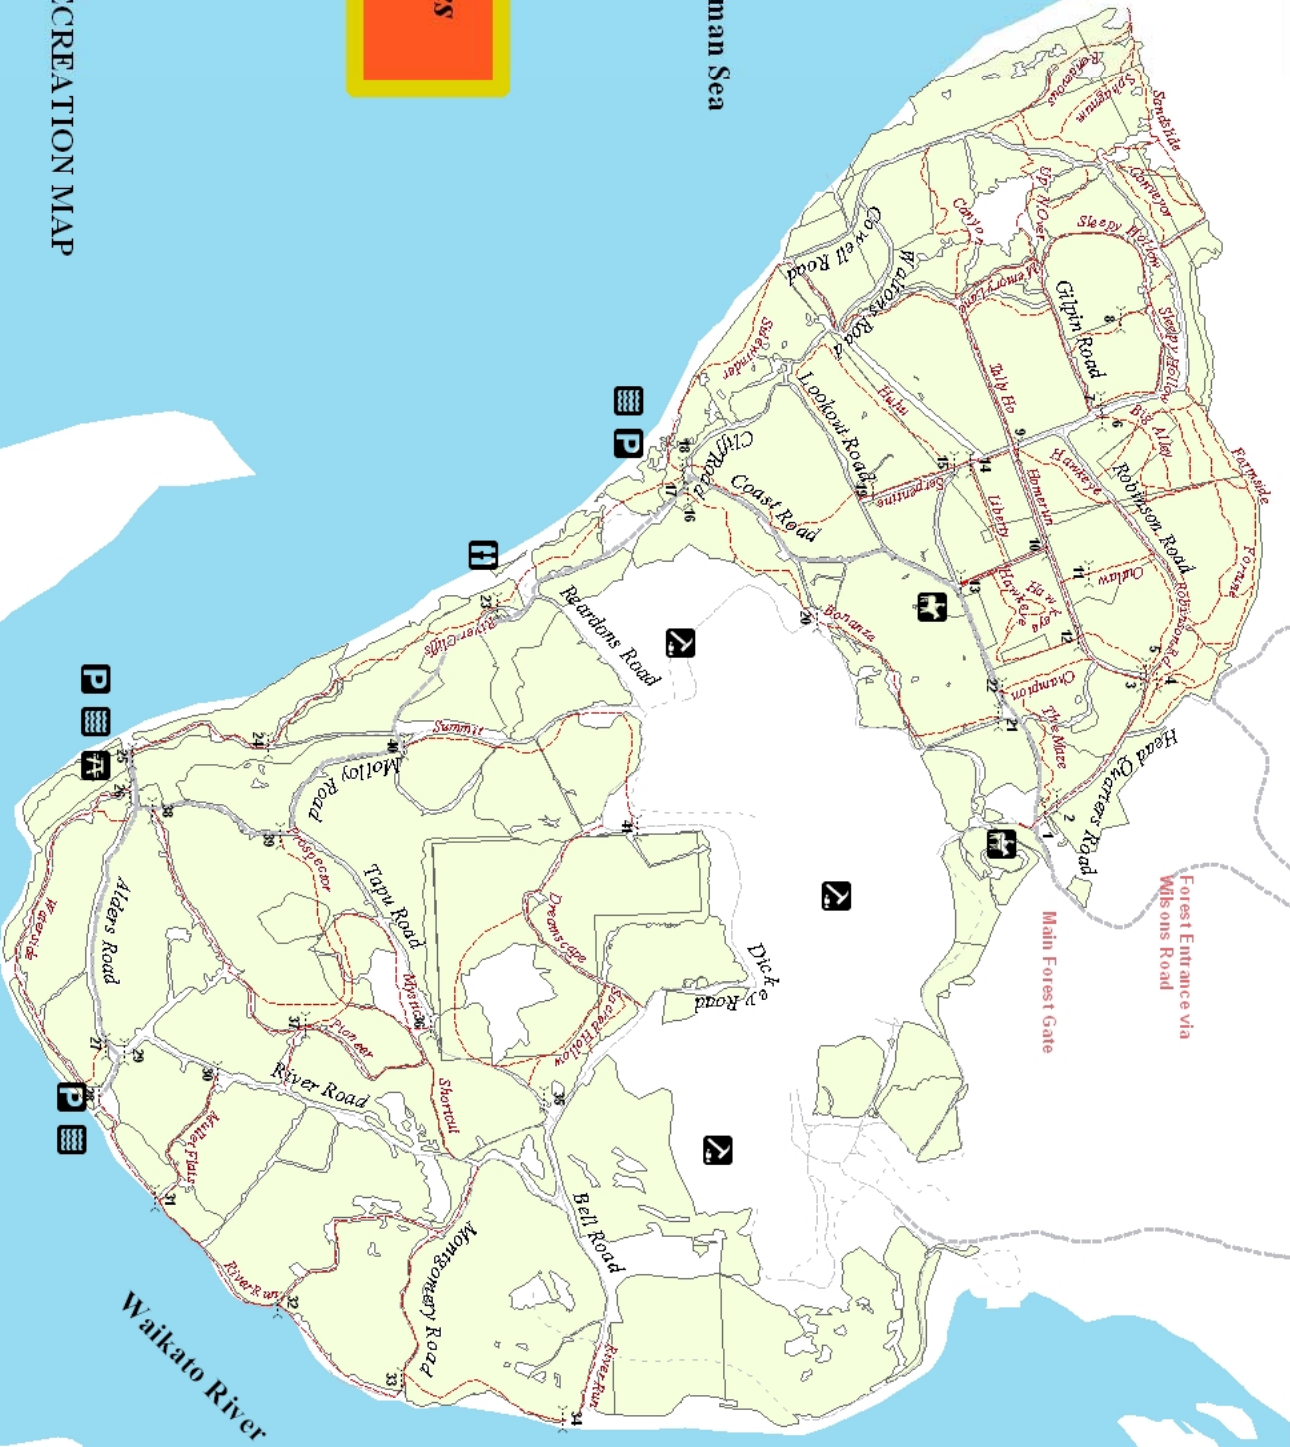

In Emergencies Dial 111

WAIUKU FOREST RECREATION MAP

-  Numbered Horse Gate
-  Forest Sand Track
-  Forest Gravel Track
-  Public Gravel Road
-  Recreation Track

Tasman Sea

Forest Entrance via
Missions Road

Main Forest Gate